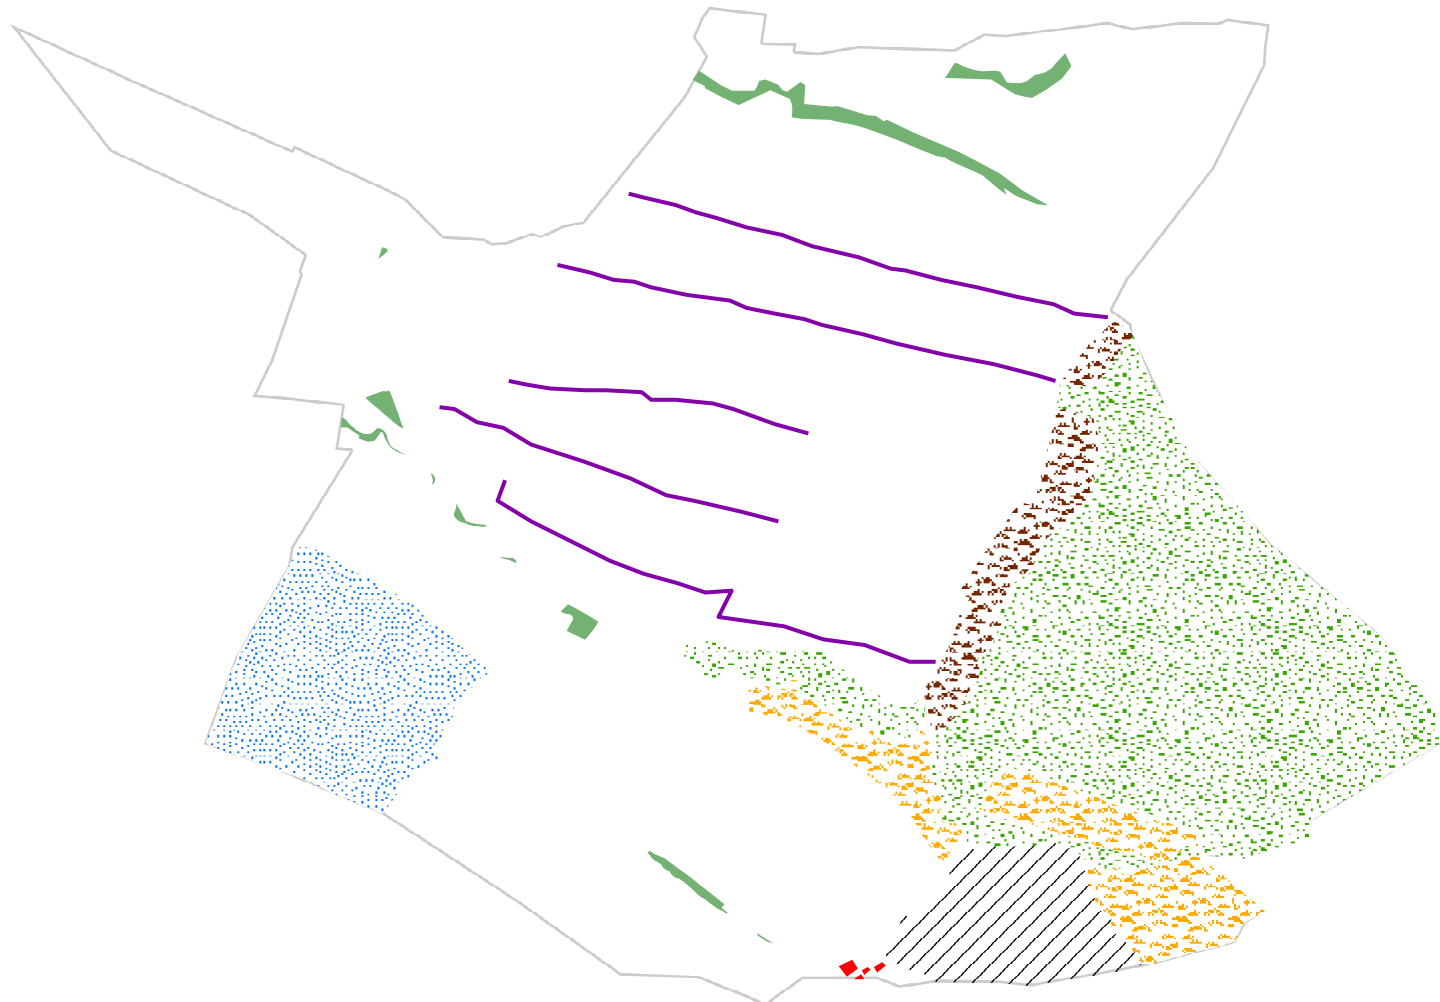

Pen Farm Stewardship Options

Legend

- BE3
- GS2
- GS4
- ▨ GS5 + GS16 + SP6
- GS17 + UP1
- GS17 + UP2
- HS1
- WD1

Created and supported by the PHLP,
Forest of Bowland AONB, Natural Capital
Solutions & the National Lottery Heritage Fund

1:10,000